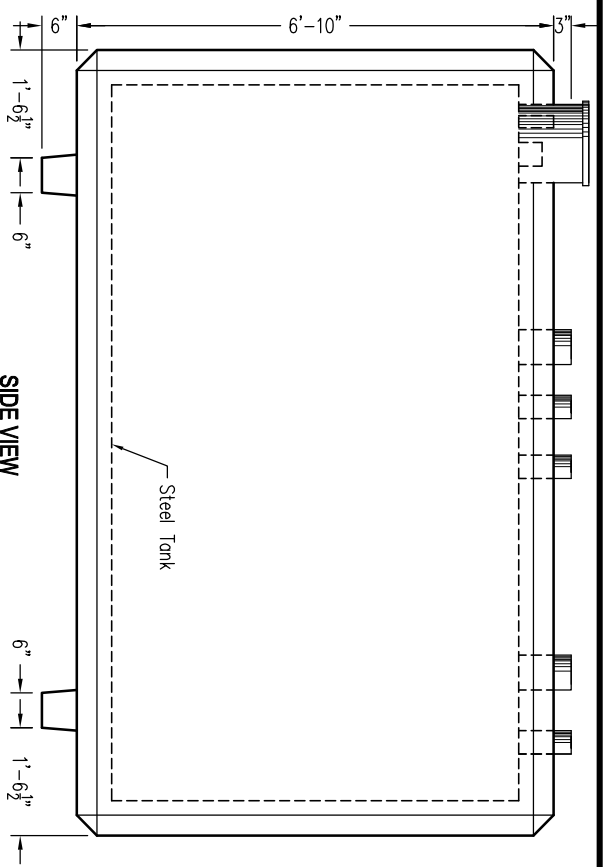

# 3,000 Gallon ConVault Tank

2085 Listec  
"Protected" Type