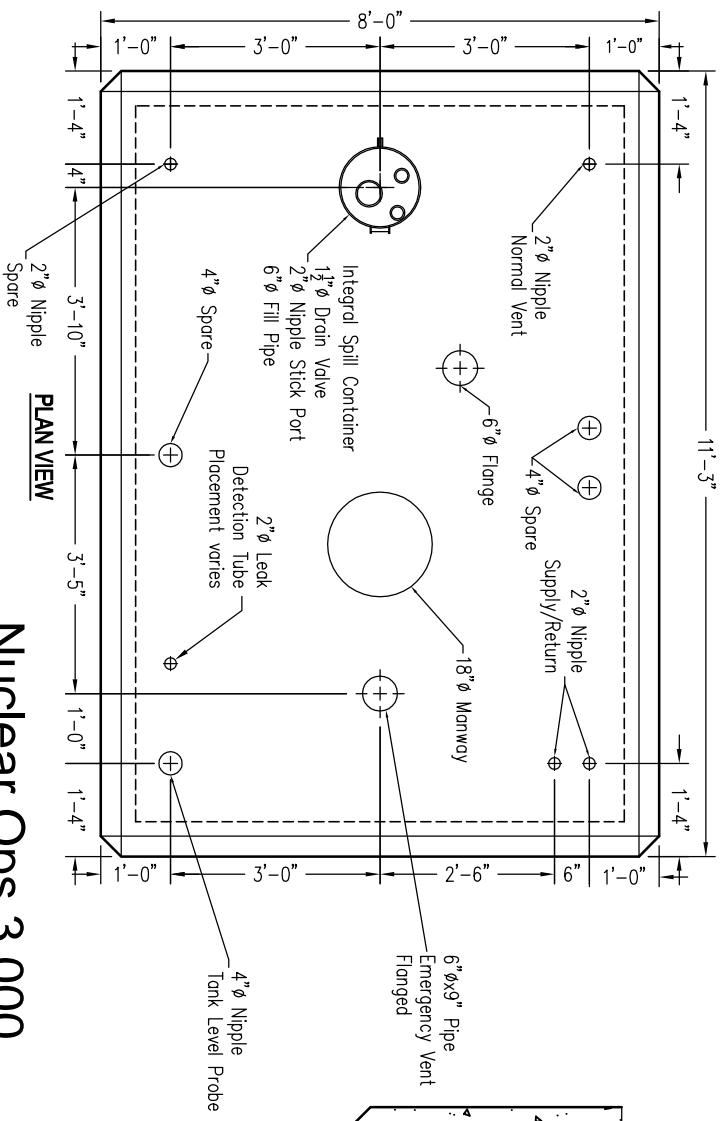

# 3,000 Gallon ConVault Tank

2085 Listec  
"Protected" Type