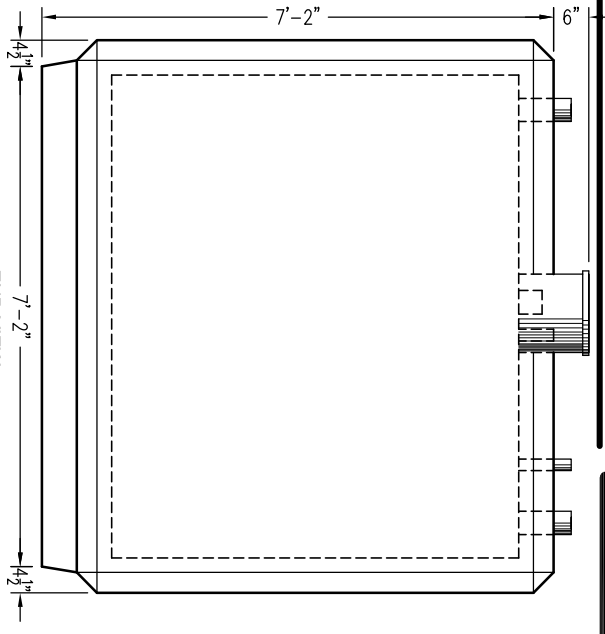

# 3,000 Gallon ConVault Tank

2085 Listec  
"Protected" Type